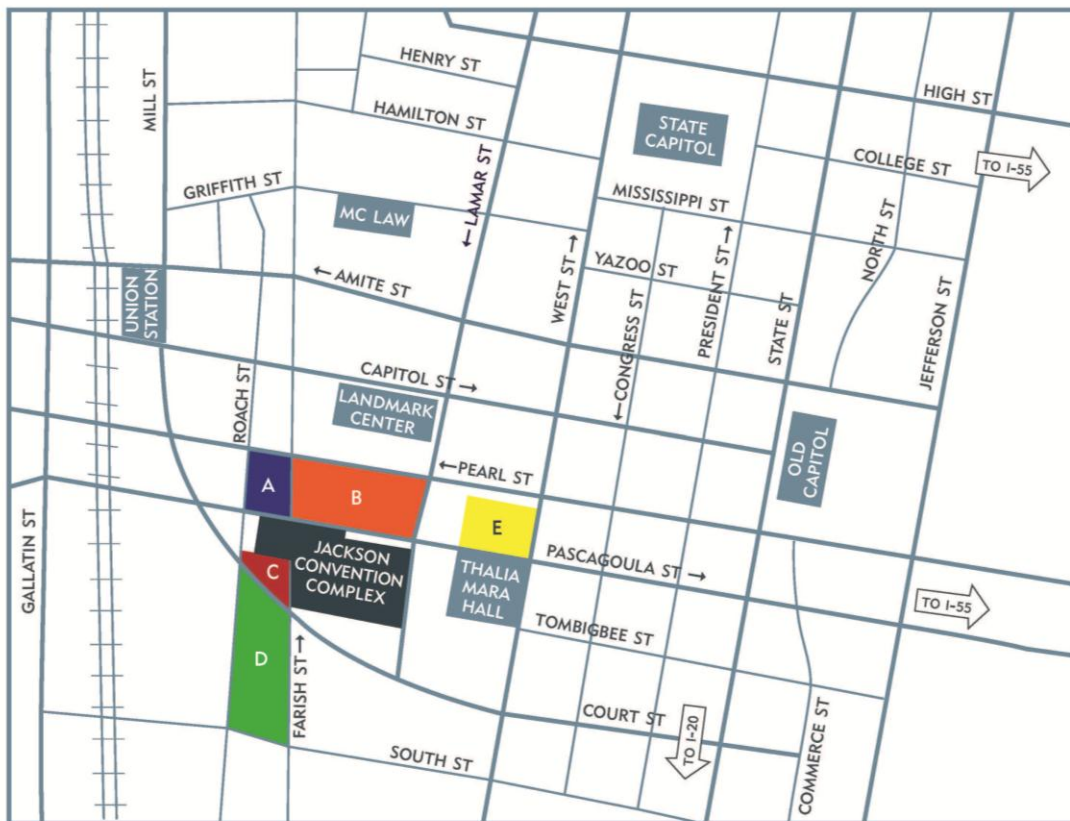

## DIRECTIONS TO THE JACKSON CONVENTION COMPLEX

<p><b>From I-55 South</b>          Take Exit 96A - Pearl Street/Jackson Convention Complex          Continue Straight on Pearl Street as you enter downtown area          Turn Left on Roach Street          Turn Left on Pascagoula Street          Convention Complex will be on your immediate right at 105 Pascagoula Street</p>	<p><b>From I-55 North</b>          Take Exit 96A - Pearl Street/Jackson Convention Complex          Continue straight on Pearl Street as you enter downtown area          Turn Left on Roach Street          Turn Left on Pascagoula Street          Convention Complex will be on your immediate right at 105 Pascagoula Street</p>
<p><b>From I-20 West</b>          Take Exit 45B – State Street/51 North          Continue Straight on State Street          Turn Left on Pearl Street          Turn Left on Roach Street          Turn Left on Pascagoula Street          Convention Complex will be on your immediate right at 105 Pascagoula Street</p>	<p><b>From I-20 East</b>          Take Exit 45 – State Street/Gallatin Street          Turn Left on State Street          Turn Left on Pearl Street          Turn Left on Roach Street          Turn Left on Pascagoula Street          Convention Complex will be on your immediate right at 105 Pascagoula Street</p>

## JACKSON CONVENTION COMPLEX PARKING MAP

- A – CONVENTION CENTER PUBLIC PARKING  
PASCAGOULA
- B – CONVENTION CENTER PUBLIC PARKING  
PASCAGOULA
- C – CONVENTION CENTER PUBLIC PARKING  
CORNER OF COURT & ROACH

- D – CONVENTION CENTER PUBLIC PARKING  
CORNER OF FARISH & COURT
- E – CITY CENTRE GARAGE  
CORNER OF WEST & PASCAGOULA